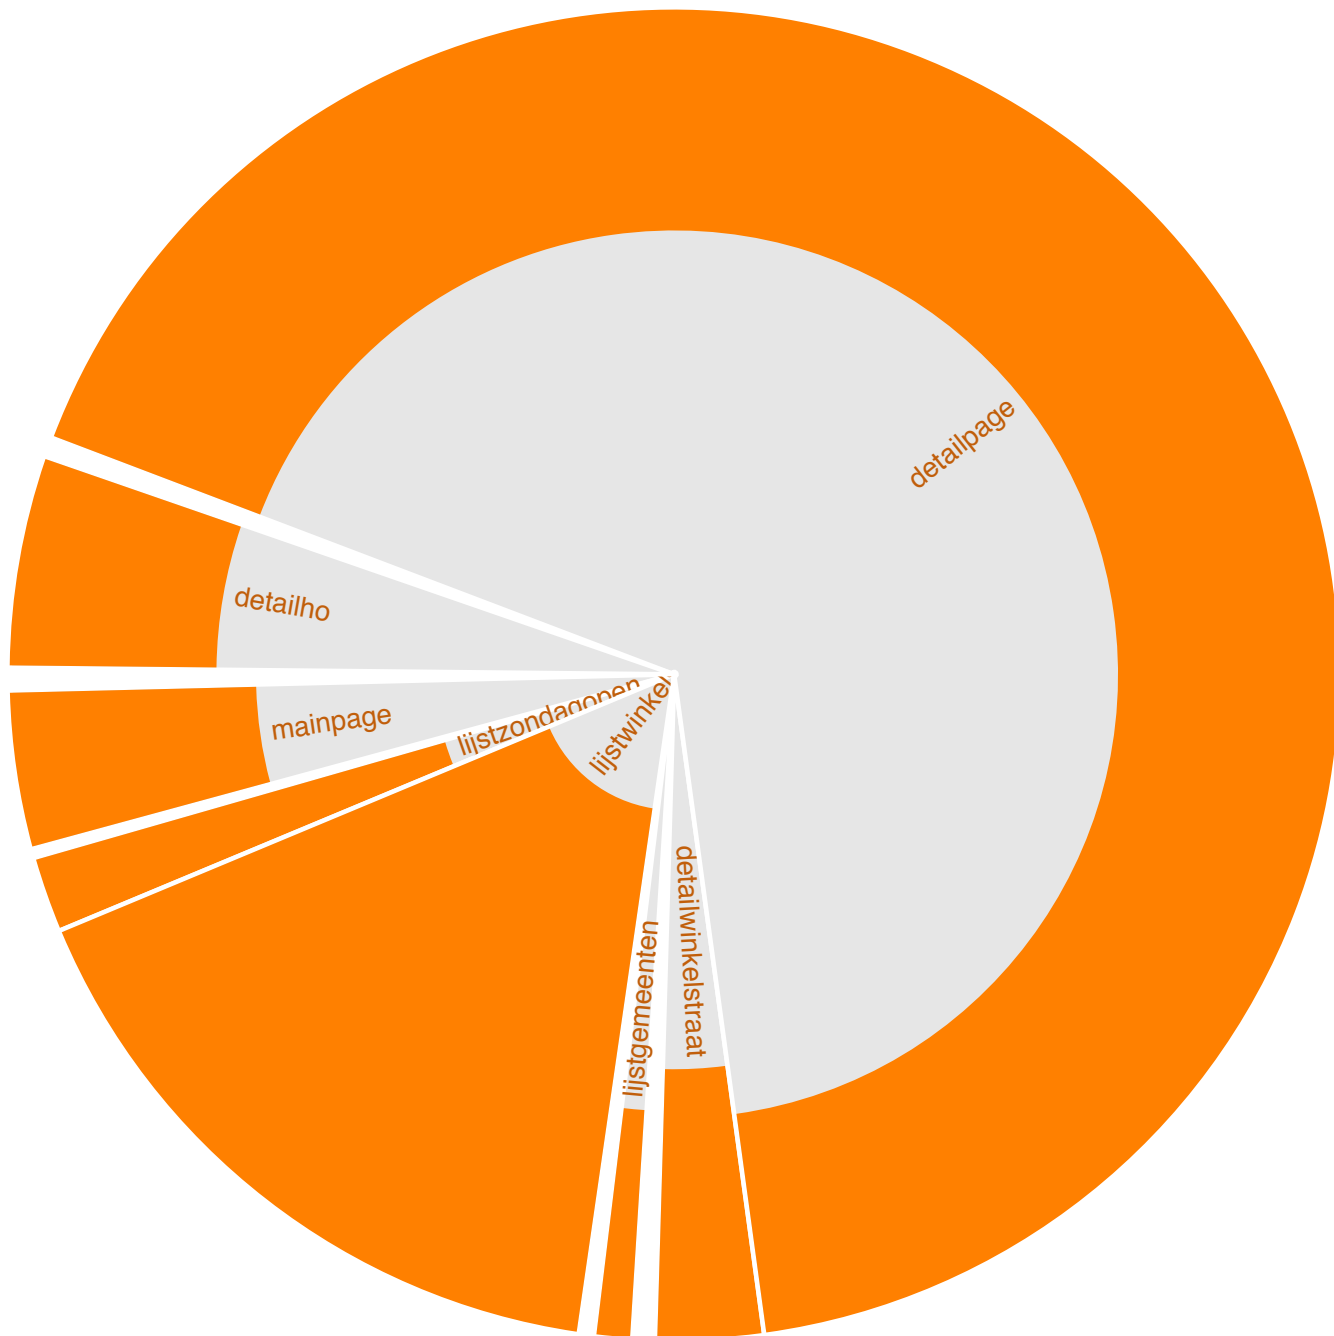

M	T	W	T	F	S	S
			1	2	3	4
5	6	7	8	9	10	11
12	13	14	15	16	17	18
19	20	21	22	23	24	25
26	27	28	29	30	31	

Report of group "Openingsuren — Heures d'Ouverture"

last updated with data from
December 2011

Monthly average share of **regular visitors**

Calendar legend

- maximum of daily visitors: □
- maximum of visits: ○
- maximum of page requests: —

	unique visitors	regular visitors	visits	page requests
total	927 250	746 679	1 149 126	2 269 813
maximum	49 035	41 290	50 857	124 791
date	Monday, 19	Sunday, 18	Monday, 19	Sunday, 18
average	35 853	30 029	1.24	1.98
median	35 353	30 154		1

Number (and average value) of **daily visitors**

Accumulation of **unique visitors** and **regular visitors**

Report of group "Openingsuren — Heures d'Ouverture Website"

last updated with data from
 December 2011

How to read this chart? detailed information is available on www.cim.be

Site has two subsections to be visited : A and B

Visits are twice more frequent in subsection B

Activity is twice bigger in subsection A