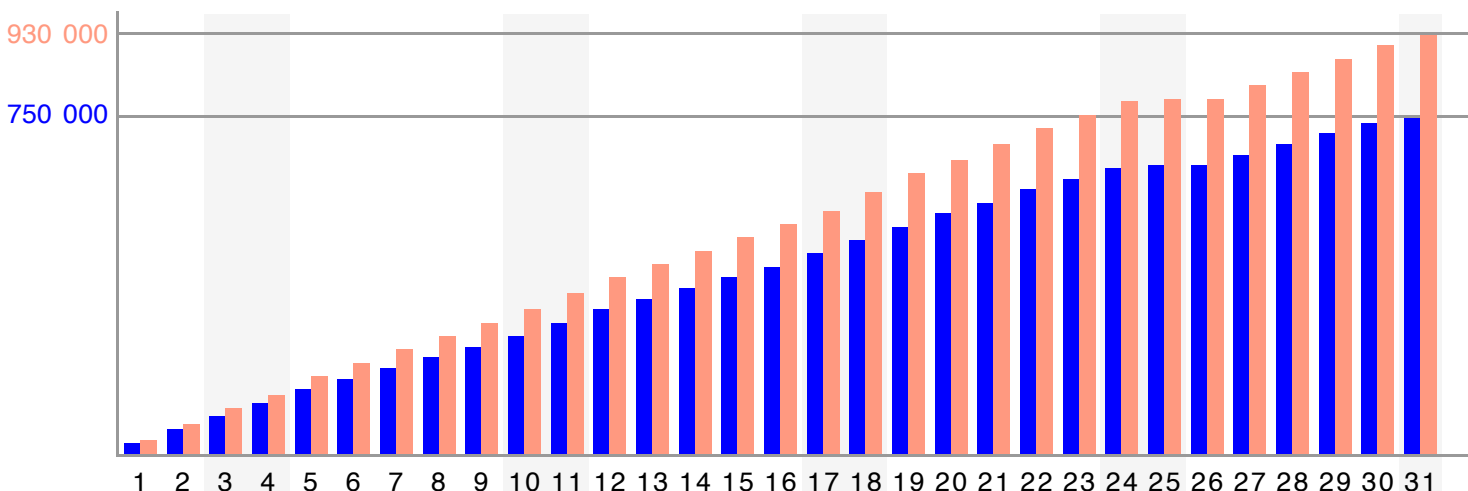

M	T	W	T	F	S	S
			1	2	3	4
5	6	7	8	9	10	11
12	13	14	15	16	17	18
19	20	21	22	23	24	25
26	27	28	29	30	31	

Report of group "Openingsuren — Heures d'Ouverture"

last updated with data from
December 2011

Monthly average share of **regular visitors**

Calendar legend

- maximum of daily visitors: □
- maximum of visits: ○
- maximum of page requests: —

	unique visitors	regular visitors	visits	page requests
total	927 250	746 679	1 149 126	2 269 813
maximum	49 035	41 290	50 857	124 791
date	Monday, 19	Sunday, 18	Monday, 19	Sunday, 18
average	35 853	30 029	1.24	1.98
median	35 353	30 154		1

Number (and average value) of **daily visitors**

Accumulation of **unique visitors** and **regular visitors**

Report of group "Openingsuren — Heures d'Ouverture Website"

last updated with data from
 December 2011

How to read this chart? detailed information is available on www.cim.be

Site has two subsections to be visited : A and B

Visits are twice more frequent in subsection B

Activity is twice bigger in subsection A