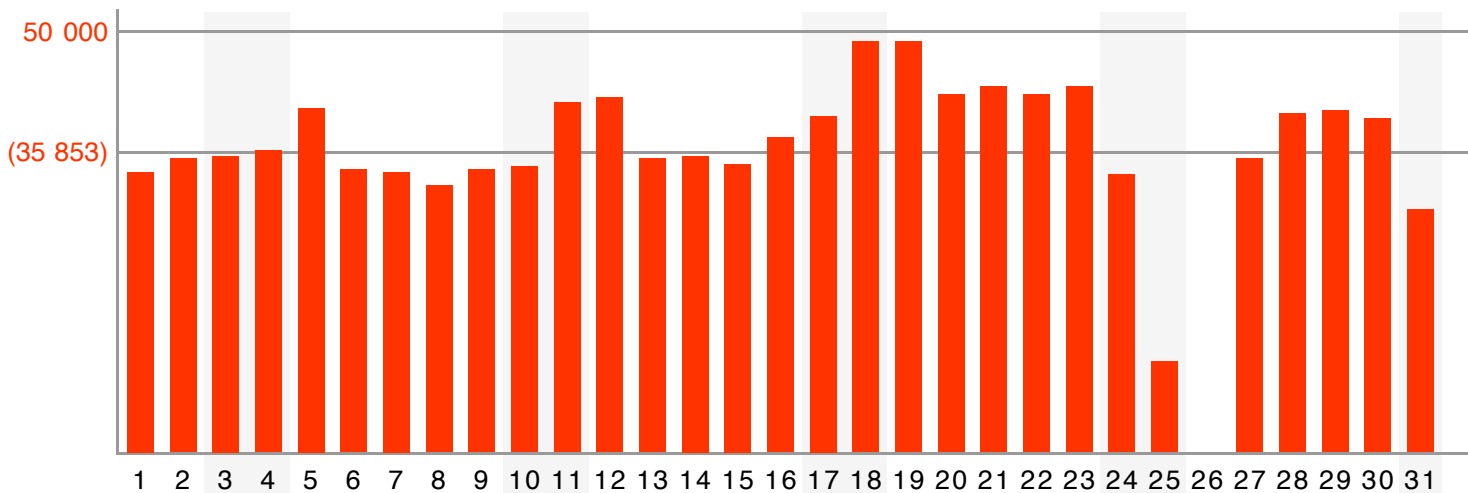

M	T	W	T	F	S	S
			1	2	3	4
5	6	7	8	9	10	11
12	13	14	15	16	17	18
19	20	21	22	23	24	25
26	27	28	29	30	31	

Report of group "Openingsuren — Heures d'Ouverture"

last updated with data from
December 2011

Monthly average share of **regular visitors**

Calendar legend

- maximum of daily visitors: □
- maximum of visits: ○
- maximum of page requests: —

	unique visitors	regular visitors	visits	page requests
total	927 250	746 679	1 149 126	2 269 813
maximum	49 035	41 290	50 857	124 791
date	Monday, 19	Sunday, 18	Monday, 19	Sunday, 18
average	35 853	30 029	1.24	1.98
median	35 353	30 154		1

Number (and average value) of **daily visitors**

Accumulation of **unique visitors** and **regular visitors**

Report of group "Openingsuren — Heures d'Ouverture Website"

last updated with data from
 December 2011

How to read this chart? detailed information is available on www.cim.be

Site has two subsections to be visited : A and B

Visits are twice more frequent in subsection B

Activity is twice bigger in subsection A