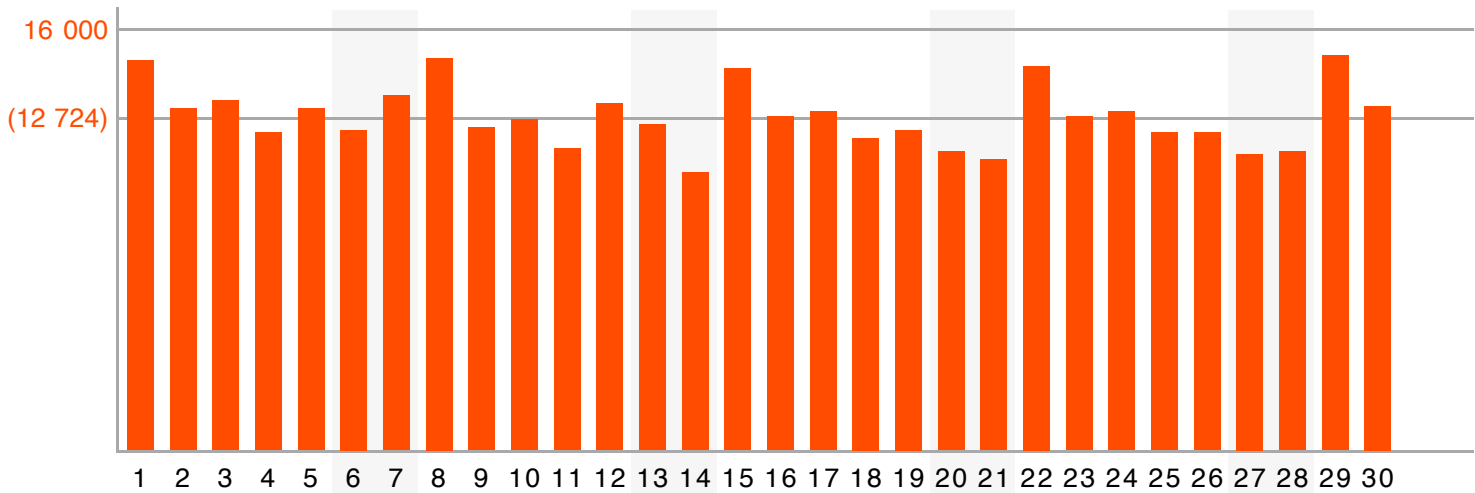

M	T	W	T	F	S	S
1	2	3	4	5	6	7
8	9	10	11	12	13	14
15	16	17	18	19	20	21
22	23	24	25	26	27	28
29	30					

Report of "Openingsuren – Heures d'Ouverture"

last updated with data from
September, 2008

Monthly average share of **regular visitors**

Calendar legend

- maximum of daily visitors: □
- maximum of visits: ○
- maximum of page requests: —

	unique visitors	regular visitors	visits	page requests
total	334 483	282 526	393 195	1 015 476
maximum	15 075	12 985	15 529	45 755
date	Monday, 29	Monday, 01	Monday, 29	Sunday, 07
average	12 724	10 992	1.18	2.58
median	12 645	10 848		1

Number (and average value) of **daily visitors**

Accumulation of **unique visitors** and **regular visitors**

Report of "Openingsuren — Heures d'Ouverture"

last updated with data from
 September, 2008

How to read this chart? detailed information is available on www.cim.be

Site has two subsections to be visited : A and B

Visits are twice more frequent in subsection B

Activity is twice bigger in subsection A