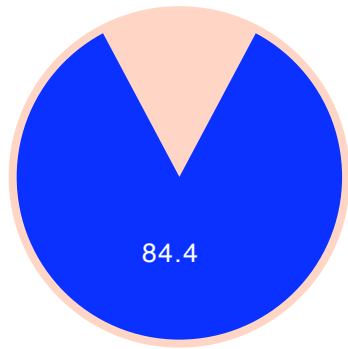

M	T	W	T	F	S	S
1	2	3	4	5	6	7
8	9	10	11	12	13	14
15	16	17	18	19	20	21
22	23	24	25	26	27	28
29	30					

Report of "Openingsuren – Heures d'Ouverture"

last updated with data from
September, 2008

Monthly average share of **regular visitors**

Calendar legend

- maximum of daily visitors: □
- maximum of visits: ○
- maximum of page requests: —

	unique visitors	regular visitors	visits	page requests
total	334 483	282 526	393 195	1 015 476
maximum	15 075	12 985	15 529	45 755
date	Monday, 29	Monday, 01	Monday, 29	Sunday, 07
average	12 724	10 992	1.18	2.58
median	12 645	10 848		1