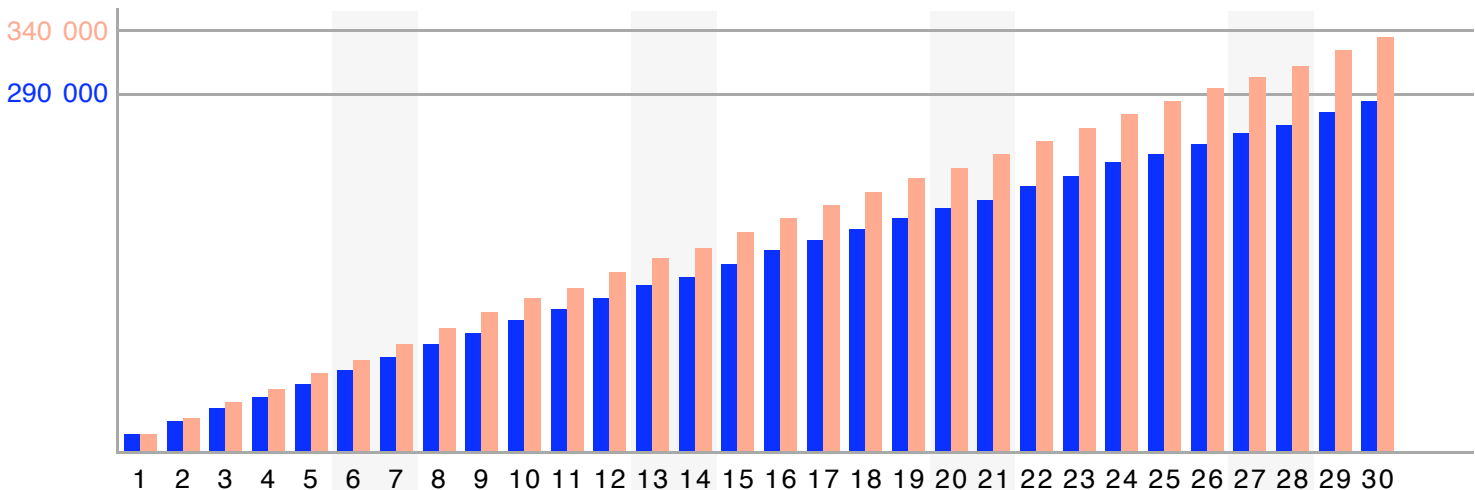

M	T	W	T	F	S	S
1	2	3	4	5	6	7
8	9	10	11	12	13	14
15	16	17	18	19	20	21
22	23	24	25	26	27	28
29	30					

Report of "Openingsuren – Heures d'Ouverture"

last updated with data from
September, 2008

Monthly average share of **regular visitors**

Calendar legend

- maximum of daily visitors: □
- maximum of visits: ○
- maximum of page requests: —

	unique visitors	regular visitors	visits	page requests
total	334 483	282 526	393 195	1 015 476
maximum	15 075	12 985	15 529	45 755
date	Monday, 29	Monday, 01	Monday, 29	Sunday, 07
average	12 724	10 992	1.18	2.58
median	12 645	10 848		1

Number (and average value) of **daily visitors**

Accumulation of **unique visitors** and **regular visitors**

Report of "Openingsuren — Heures d'Ouverture"

last updated with data from
 September, 2008

How to read this chart? detailed information is available on www.cim.be

Site has two subsections to be visited : A and B

Visits are twice more frequent in subsection B

Activity is twice bigger in subsection A