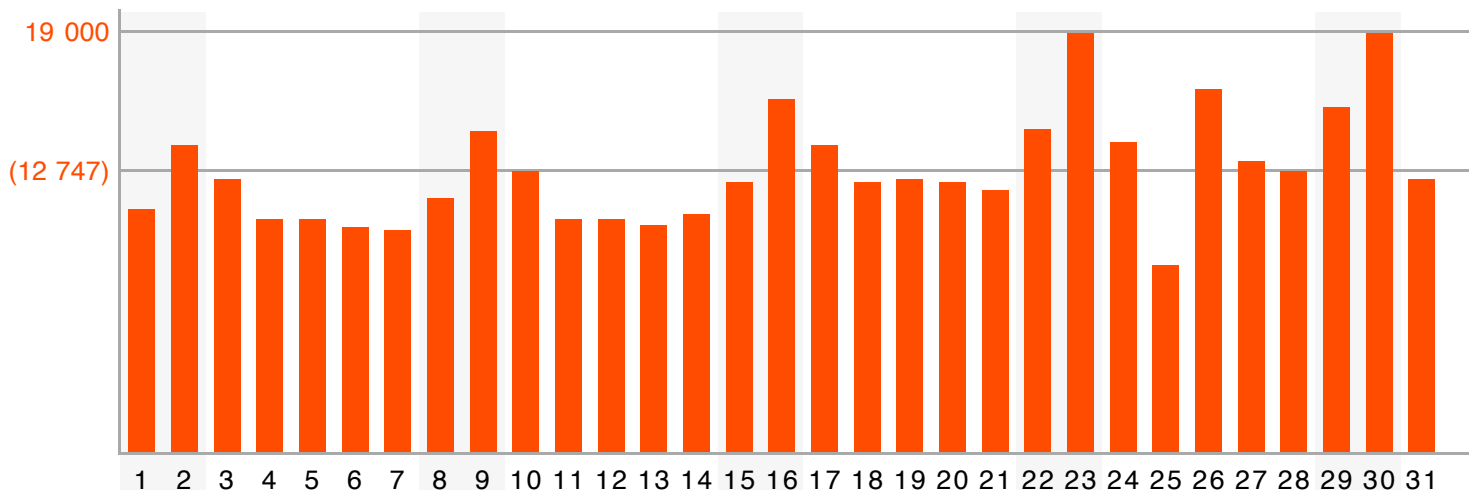

M	T	W	T	F	S	S
					1	2
3	4	5	6	7	8	9
10	11	12	13	14	15	16
17	18	19	20	21	22	23
24	25	26	27	28	29	30
31						

Report of "OPENINGSUREN"

last updated with data from
December 2007

Monthly average share of **regular visitors**

	unique visitors	regular visitors	visits	page requests
total	344 941	289 051	407 404	1 169 106
maximum	18 988	15 943	19 670	65 376
date	Sunday, 30	Sunday, 23	Sunday, 30	Sunday, 30
average	12 747	10 944	1.18	2.87
median	12 290	10 596		2

Calendar legend

- maximum of daily visitors: □
- maximum of visits: ○
- maximum of page requests: —

Number (and average value) of **daily visitors**

Accumulation of **unique visitors** and **regular visitors**

Report of "OPENINGSUREN"

last updated with data from
 December 2007

How to read this chart? detailed information is available on www.cim.be

Site has two subsections to be visited : A and B

Number of visits is twice bigger in subsection B