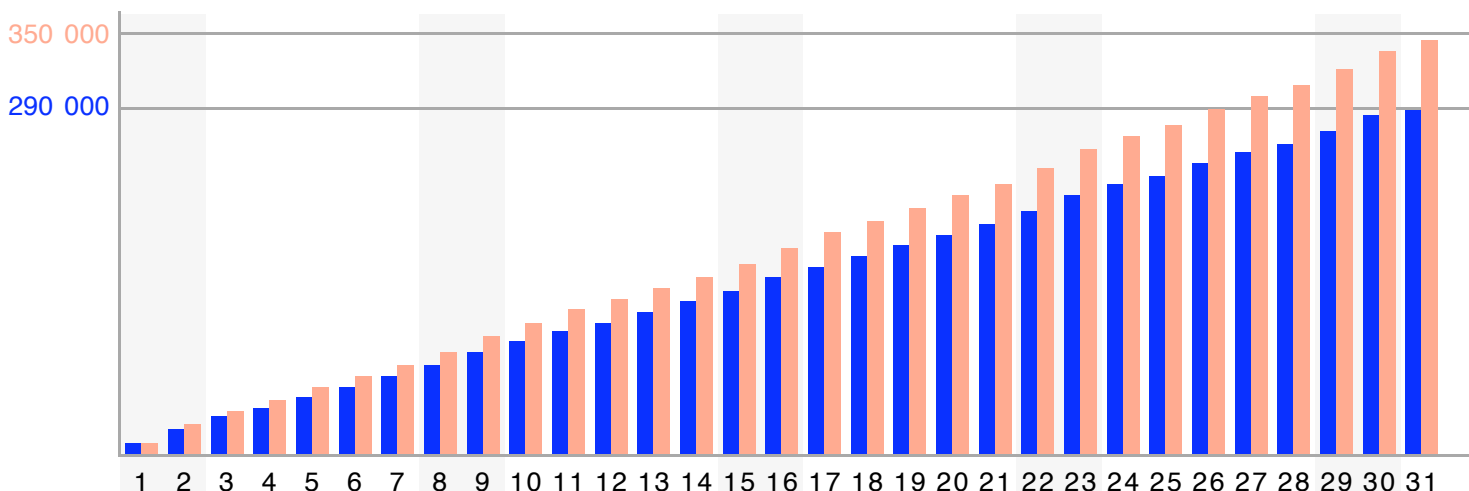

M	T	W	T	F	S	S
					1	2
3	4	5	6	7	8	9
10	11	12	13	14	15	16
17	18	19	20	21	22	23
24	25	26	27	28	29	30
31						

Report of "OPENINGSUREN"

last updated with data from
December 2007

Monthly average share of **regular visitors**

	unique visitors	regular visitors	visits	page requests
total	344 941	289 051	407 404	1 169 106
maximum	18 988	15 943	19 670	65 376
date	Sunday, 30	Sunday, 23	Sunday, 30	Sunday, 30
average	12 747	10 944	1.18	2.87
median	12 290	10 596		2

Calendar legend

- maximum of daily visitors: □
- maximum of visits: ○
- maximum of page requests: —

Number (and average value) of **daily visitors**

Accumulation of **unique visitors** and **regular visitors**