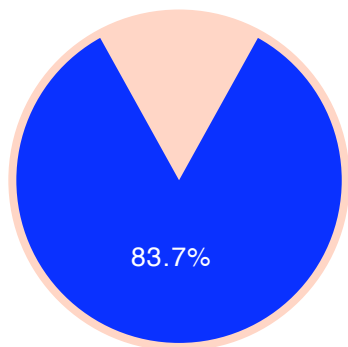

M	T	W	T	F	S	S
					1	2
3	4	5	6	7	8	9
10	11	12	13	14	15	16
17	18	19	20	21	22	23
24	25	26	27	28	29	30
31						

Report of "OPENINGSUREN"

last updated with data from
December 2007

Monthly average share of **regular visitors**

	unique visitors	regular visitors	visits	page requests
total	344 941	289 051	407 404	1 169 106
maximum	18 988	15 943	19 670	65 376
date	Sunday, 30	Sunday, 23	Sunday, 30	Sunday, 30
average	12 747	10 944	1.18	2.87
median	12 290	10 596		2

Calendar legend

- maximum of daily visitors: □
- maximum of visits: ○
- maximum of page requests: —

Number (and average value) of **daily visitors**

Accumulation of **unique visitors** and **regular visitors**